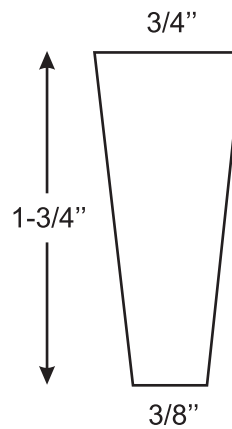

PH-250 - Polder Template 100%

White

Exact color
Red - PMS 485

Imprint area:
3/4" wide x 1" high

Black

Exact color
Green - PMS 341

White